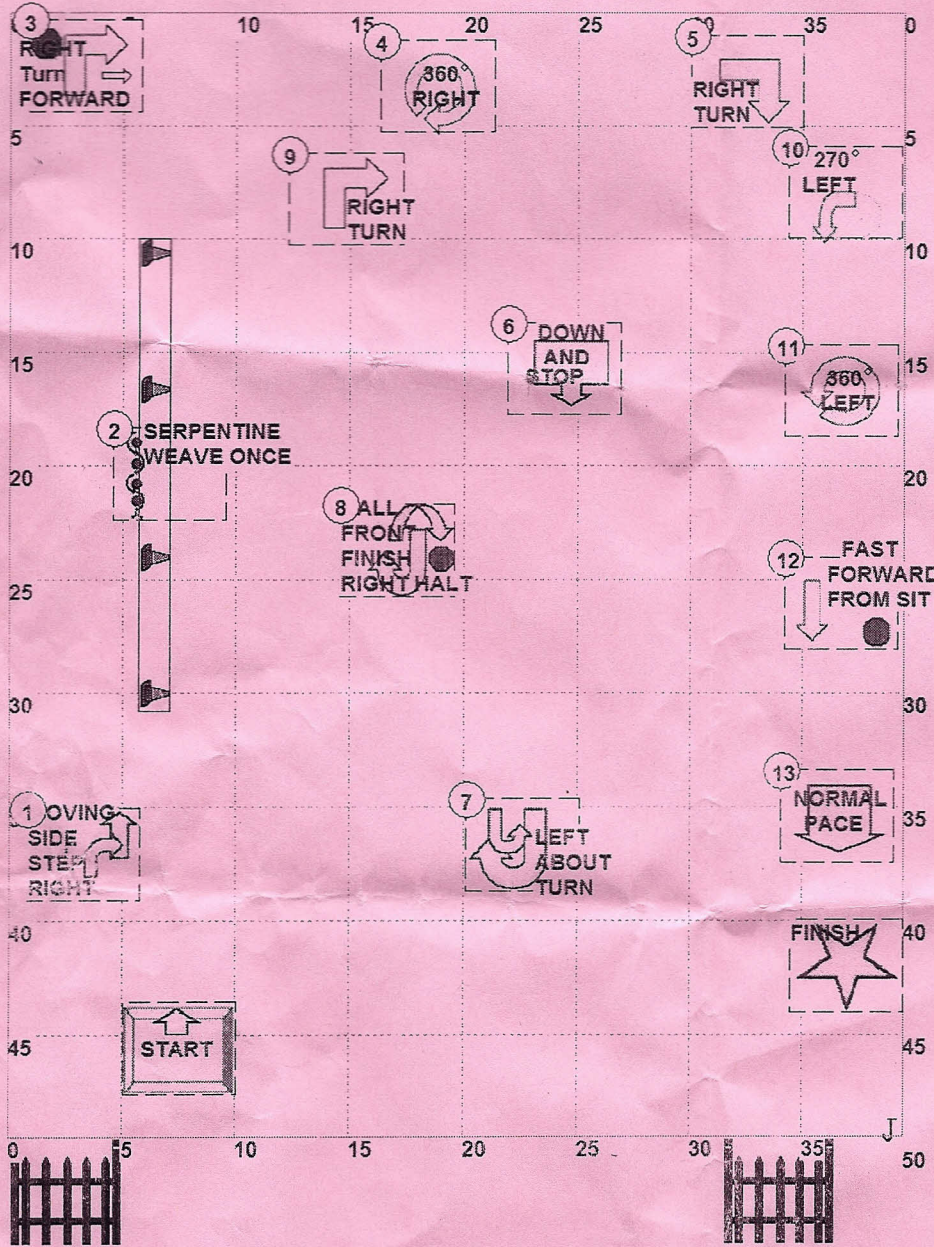

Alamo Obedience Training Club  
 Novice  
 Sunday, June 17, 2012  
 San Antonio, TX  
 Judge: Cathy Caballero

- START (1)**
1. Moving Side Step Right (20)
  2. Serpentine Weave Once (24)
  3. HALT Right Turn Forward (34)
  4. 360 Right Turn (11)
  5. Right Turn (5)
  6. ~~Down + Stop~~ (27)
  7. Left About Turn (29)
  8. Call Front-Finish Right-HALT (15)
  9. Right Turn (5)
  10. 270 Left Turn (10)
  11. 360 Left Turn (12)
  12. HALT-Fast Forward From Sit (28)
  13. Normal Pace (19)
- FINISH (2)**